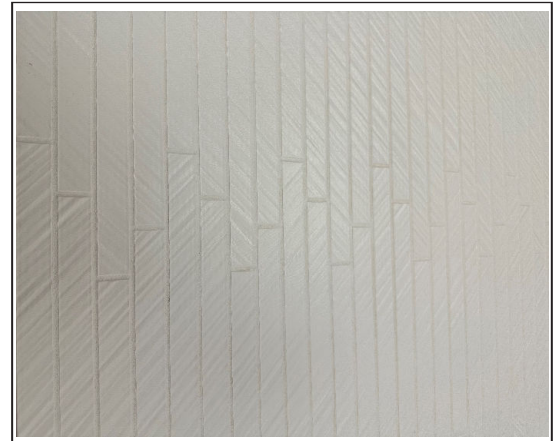

1" X 12" Textured

Specifications

- Model: 1 x 12 Textured
- Pattern: Staggered Tile Effect / Textured
- Finish: Matte
- Panel Maximum Height: 96"
- Panel Widths
 - Side Panels - 38" Max Width
 - Back Panels - 62" Max Width
- Thickness: 1/4"
- Material: Cultured Marble
- Solid One Piece Panels
- Permanently Sealed Surface
- Will Not Mold or Mildew
- Oversized - Cut to Fit at Jobsite
- Easy to Install -
 - Qualified Installer Recommended
- Easy to Maintain

Additional Options Available

- Finish: Matte only
- Material: Class A Fire Rated
- Trim Strips Available
 - 96" X 2" X 3/4"
 - 120" X 2" X 3/4"
 - 96" X 2" X 1 1/4" Renovation
 - 120" X 2" X 1 1/4" Renovation
- Soap Dishes
- Shampoo Shelves
- Footrest
- Add'l Items Available
(See Accessory Page)