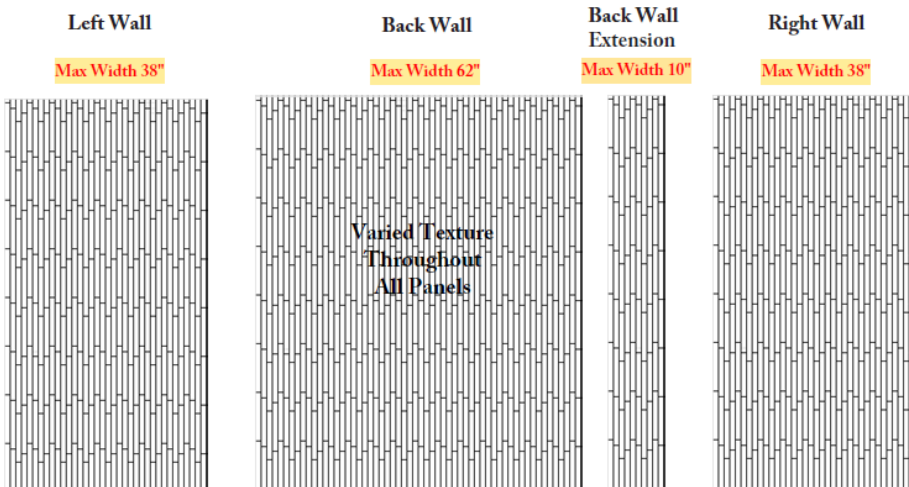

Additional Options Available

- Finish: Matte only
- Material: Class A Fire Rated
- Trim Strips Available
  - 96" X 2" X 3/4"
  - 120" X 2" X 3/4"
  - 96" X 2" X 1 1/4" Renovation
  - 120" X 2" X 1 1/4" Renovation
- Soap Dishes
- Shampoo Shelves
- Footrest
- Add'l Items Available
  (See Accessory Page)

Max
Height
96"