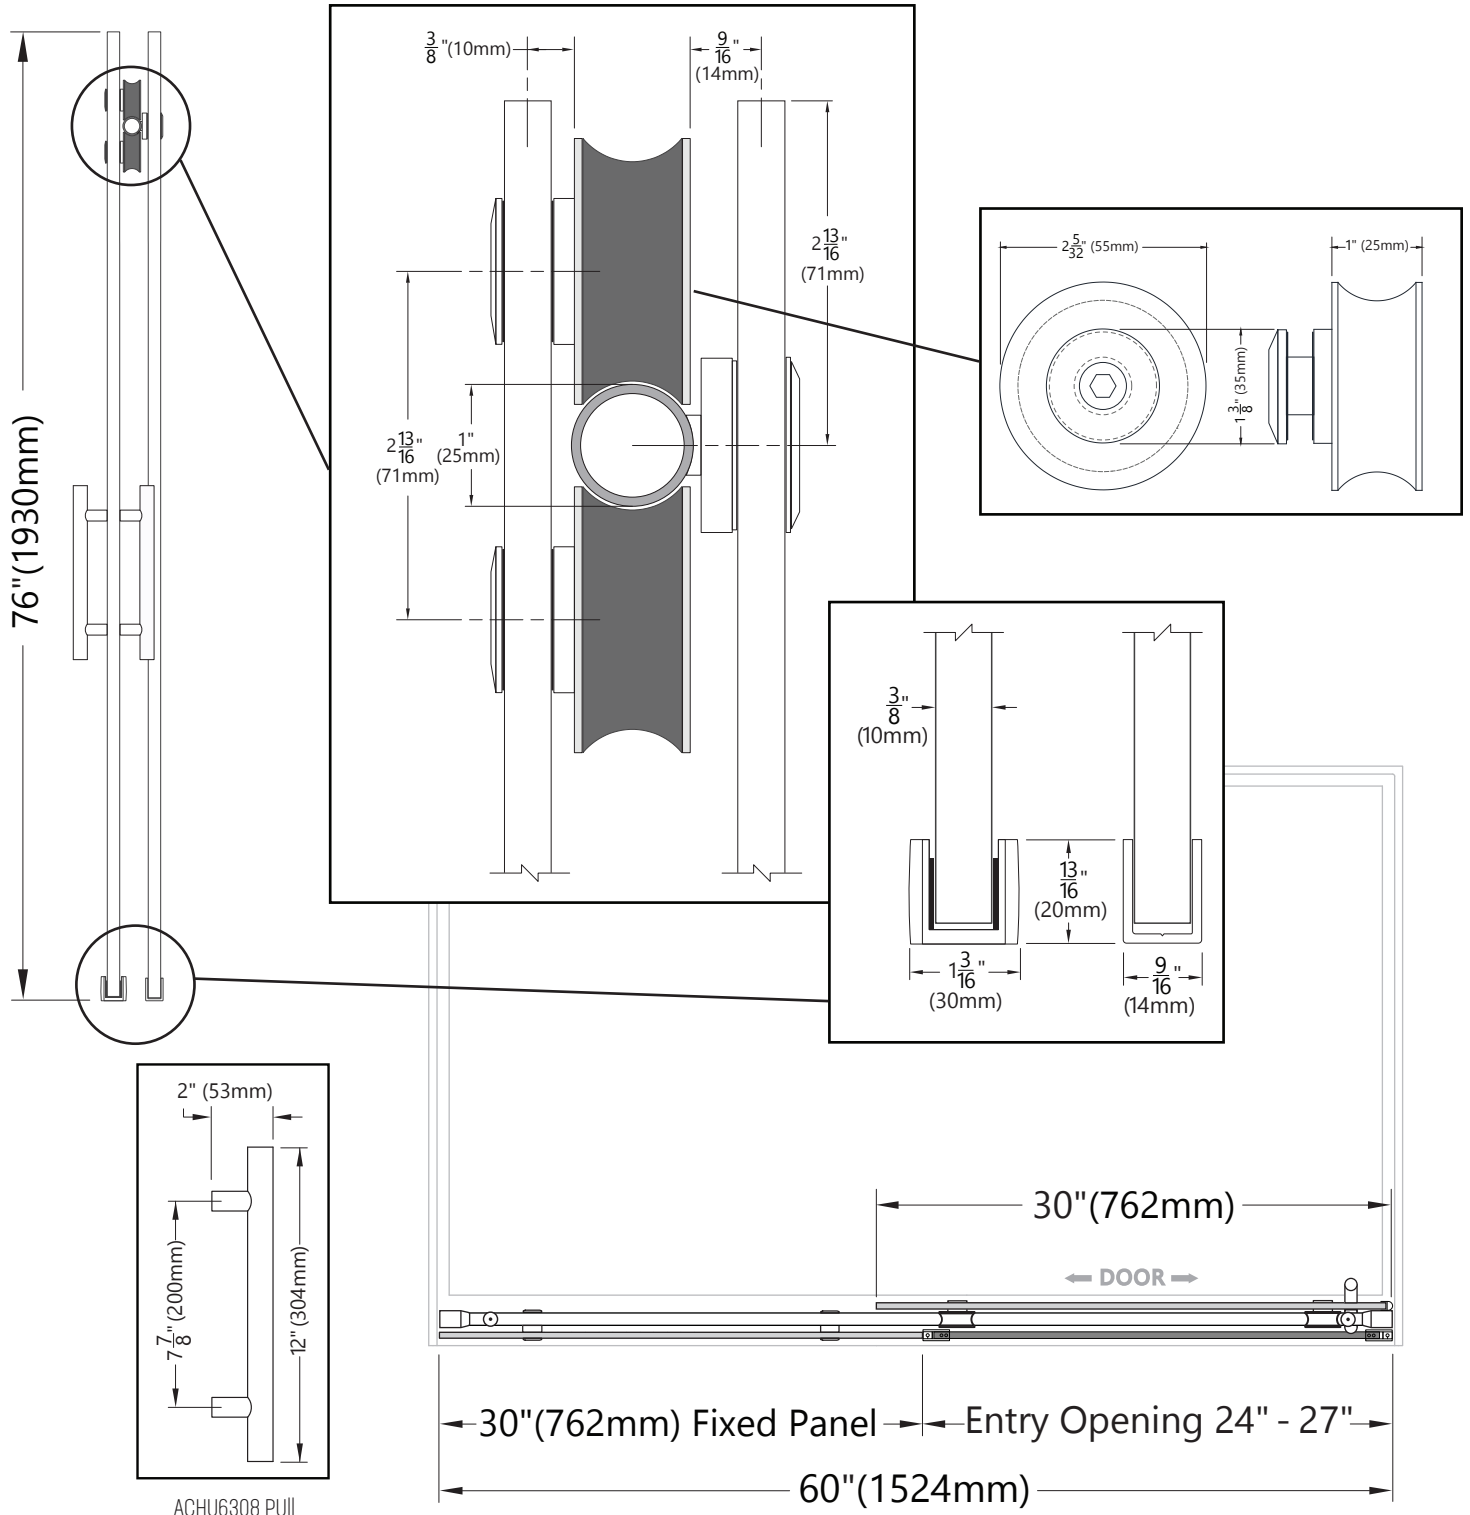

# NEWPORT

GLASS SHOWER ENCLOSURE BARN DOOR

### DIMENSIONS