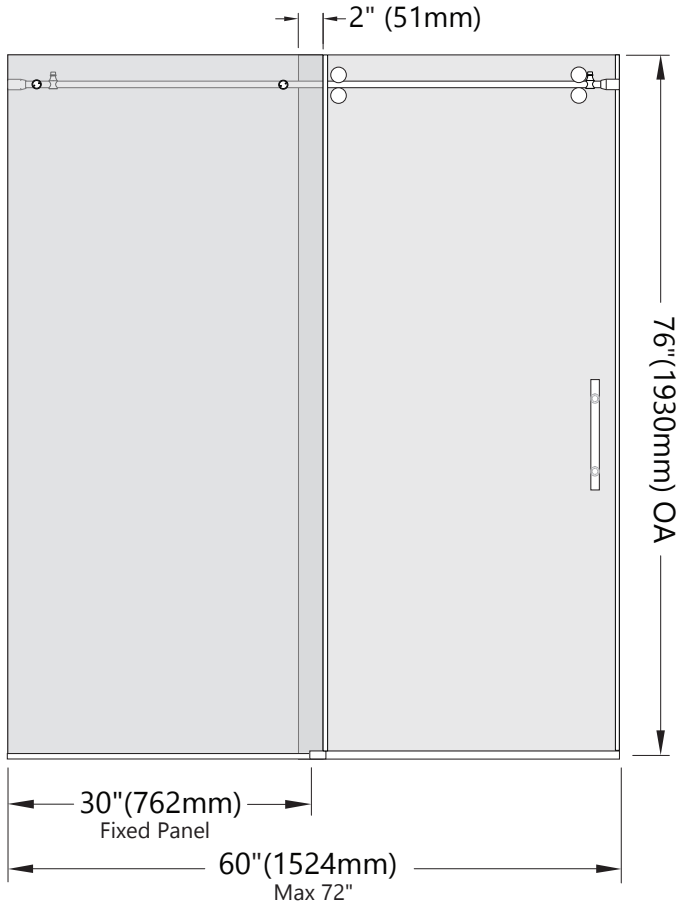

NEWPORT

GLASS SHOWER ENCLOSURE BARN DOOR

ELEVATION

HARDWARE

INCLUDED INSTALLATION HARDWARE

Available Finishes:

Matte Black Polished Brushed

MPL Company

0 (800) 466-7465

203 N. Edgerton Street
Fairland, IN 46126

MPLCompany.net