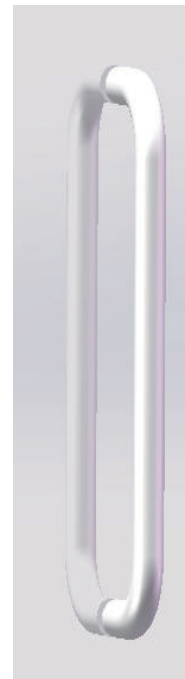

60" x 76" Curved Single Sliding Shower Door

Details

Dimensions: 60" width x 76" height
Glass Thickness: 10mm (3/8")
Finish: Polished Chrome

Standard Features

Name: HC420-BF
Series: Frameless Series
Door Style: Curved Single Sliding Frameless Door
Door Type: One(1) Curved Sliding Door
Glass Finish: Clear Tempered(SGCC certified)
Nano Coating: Yes, double-side nano glass treatment
Reversible: No
Handle: Stainless Steel Door Handles

Handles can be replaced(Optional)

Specification Drawing

60" x 76" Curved Single Sliding Shower Door

Wheels and Curved Stainless Steel Tubing Rail

Anti-jumping Bolt and Wall Connection
Without Vertical Aluminum Channel

Stainless Steel Handle

(the handle can be optional
and the size can be customized)

Door Guide