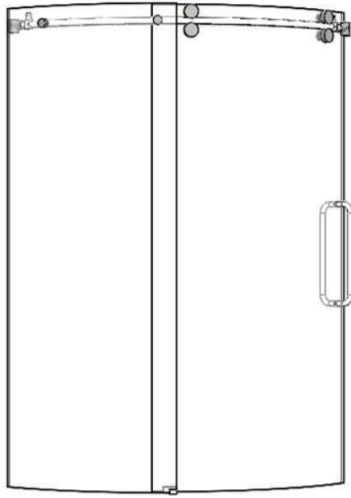

60" x 76" Curved Single Sliding Shower Door

Details

Dimensions: 60" width x 76" height
Glass Thickness: 10mm (3/8")
Finish: Polished Chrome

Standard Features

Name: HC420-BF
Series: Frameless Series
Door Style: Curved Single Sliding Frameless Door
Door Type: One(1) Curved Sliding Door
Glass Finish: Clear Tempered(SGCC certified)
Nano Coating: Yes, double-side nano glass treatment
Reversible: No
Handle: Stainless Steel Door Handles

Handles can be replaced(Optional)

Specification Drawing

60" x 76" Curved Single Sliding Shower Door

Wheels and Curved Stainless Steel Tubing Rail

Anti-jumping Bolt and Wall Connection
Without Vertical Aluminum Channel

Stainless Steel Handle

(the handle can be optional
and the size can be customized)

Door Guide