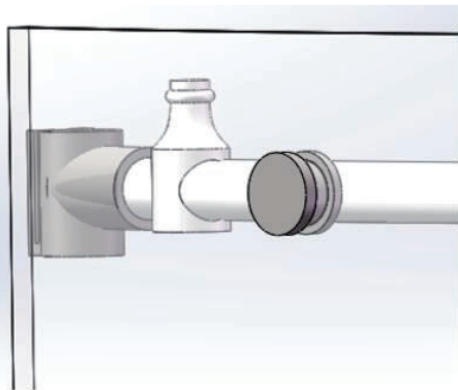

60" x 76" Curved Single Sliding Shower Door

Details

Dimensions: 60" width x 76" height
Glass Thickness: 10mm (3/8")
Finish: Polished Chrome

Standard Features

Name: HC420-BF
Series: Frameless Series
Door Style: Curved Single Sliding Frameless Door
Door Type: One(1) Curved Sliding Door
Glass Finish: Clear Tempered(SGCC certified)
Nano Coating: Yes, double-side nano glass treatment
Reversible: No
Handle: Stainless Steel Door Handles

Handles can be replaced(Optional)

Specification Drawing

60" x 76" Curved Single Sliding Shower Door

Wheels and Curved Stainless Steel Tubing Rail

Anti-jumping Bolt and Wall Connection
Without Vertical Aluminum Channel

Stainless Steel Handle

(the handle can be optional
and the size can be customized)

Door Guide