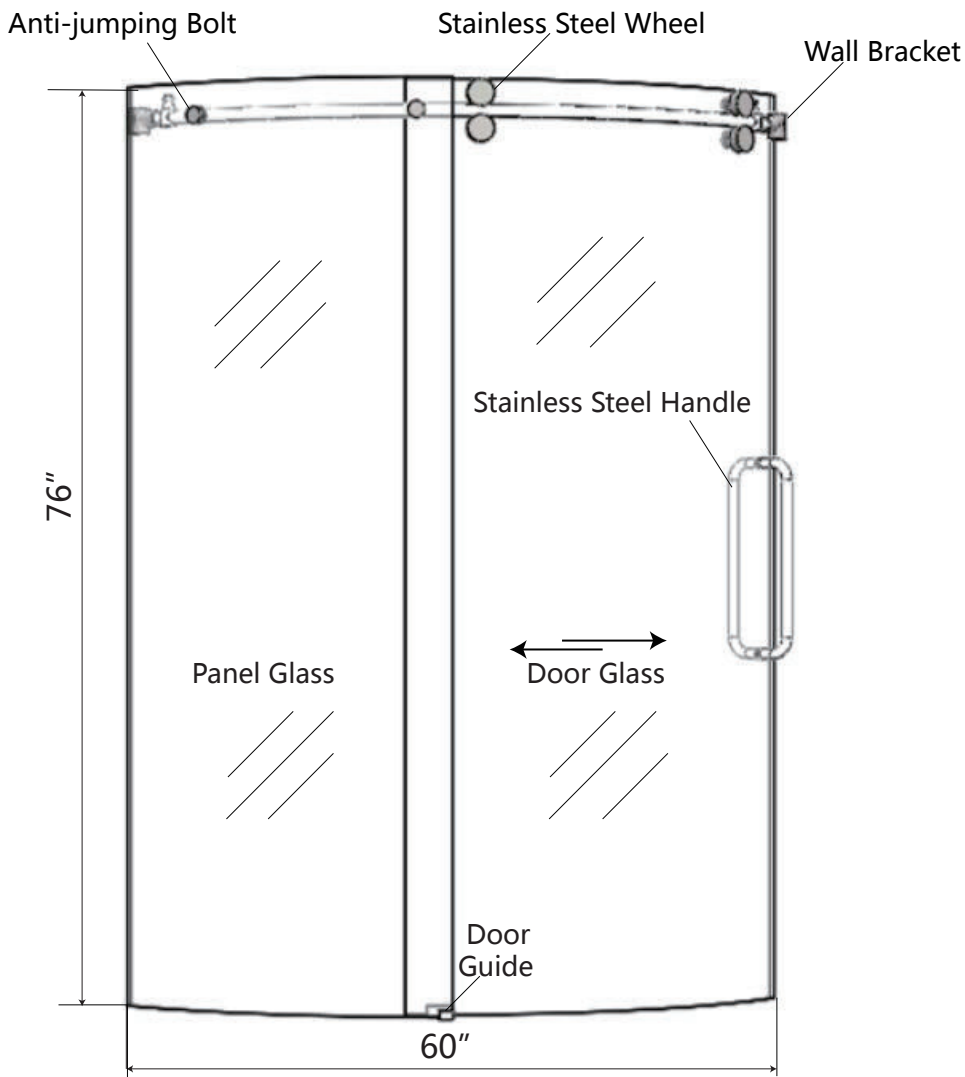

60" x 76" Curved Single Sliding Shower Door

Details

Dimensions: 60" width x 76" height
Glass Thickness: 10mm (3/8")
Finish: Polished Chrome

Standard Features

Name: HC420-BF
Series: Frameless Series
Door Style: Curved Single Sliding Frameless Door
Door Type: One(1) Curved Sliding Door
Glass Finish: Clear Tempered(SGCC certified)
Nano Coating: Yes, double-side nano glass treatment
Reversible: No
Handle: Stainless Steel Door Handles

Handles can be replaced(Optional)

Specification Drawing

60" x 76" Curved Single Sliding Shower Door

Wheels and Curved Stainless Steel Tubing Rail

Anti-jumping Bolt and Wall Connection
Without Vertical Aluminum Channel

Stainless Steel Handle

(the handle can be optional
and the size can be customized)

Door Guide