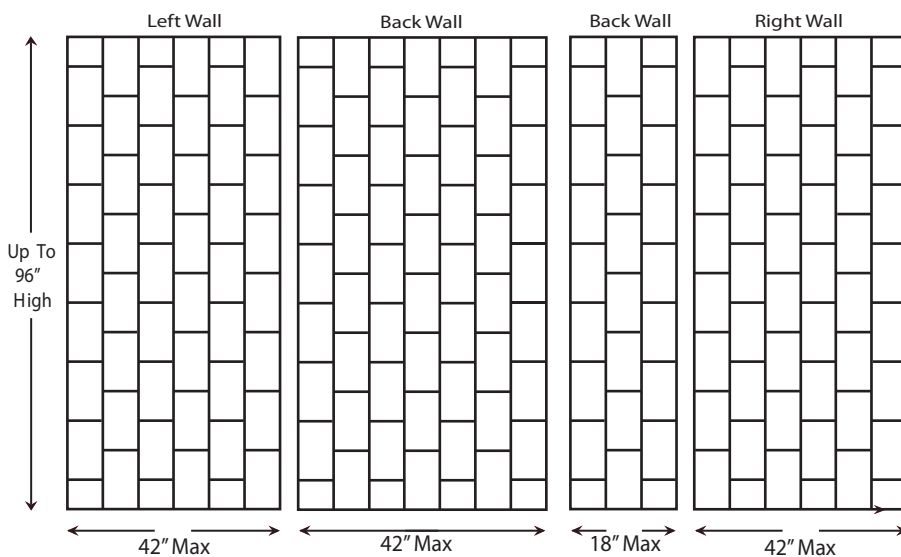

## 6" x 12" Vertical

### Specifications

- Model: 6" x 12" Vertical
- Pattern: Smooth Stacked Block in a Staggered Vertical Pattern
- Finish: Glossy
- Panel Maximum Height: 96"
- Panel Widths
  - Side Panels - 42" Max Width w/1/16" Radius Edge
  - Back Panels - 60" Max Width in 2 Pc Back
- Thickness: 1/4"
- Material: Cultured Marble
- Solid One Piece Panels
- Permanently Sealed Surface
- Will Not Mold or Mildew
- Oversized - Cut to Fit at Jobsite
- Easy to Install - Qualified Installer Recommended
- Easy to Maintain

### Additional Options Available

- Finish: Matte
- Material: Class A Fire Rated
- Trim Strips Available
  - 96" X 2" X 3/4"
  - 120" X 2" X 3/4"
  - 96" X 2" X 1 1/4" Renovation
  - 120" X 2" X 1 1/4" Renovation
- Soap Dishes
- Shampoo Shelves
- Footrest
- Add'l Items Available  
(See Accessory Page)