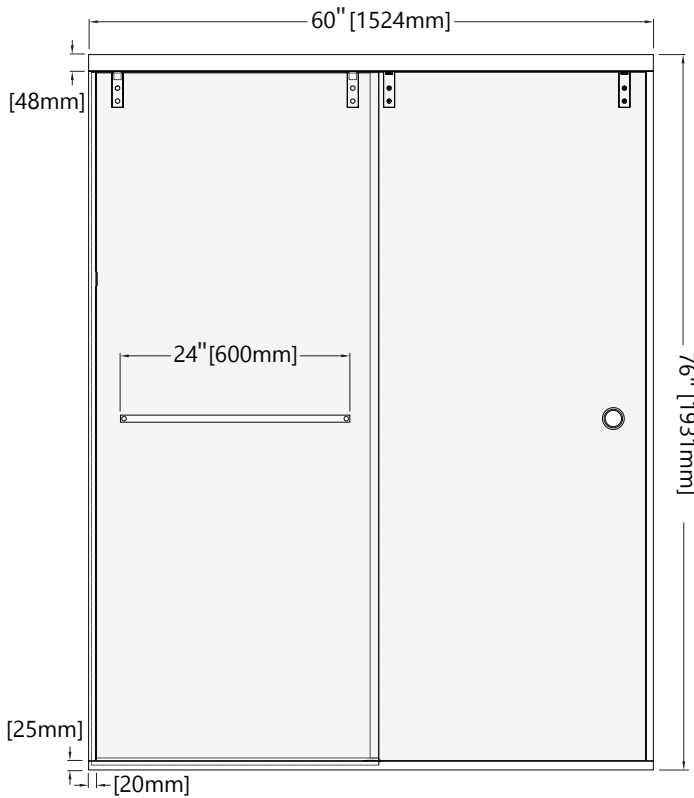

SONOMA

1/4" (6mm) BY-PASS GLASS SHOWER ENCLOSURE

ELEVATION

FITS 54" - 60" OPENING

Stocked Finishes: Matte Black ● Polished ● Brushed ●

Available Finishes: Satin Brass ●

HARDWARE

INCLUDED INSTALLATION HARDWARE

MPL Company

0 (800) 466-7465

203 N. Edgerton Street
Fairland, IN 46126

MPLCompany.net

SONOMA

1/4" (6mm) BY-PASS GLASS SHOWER ENCLOSURE

DIMENSIONS