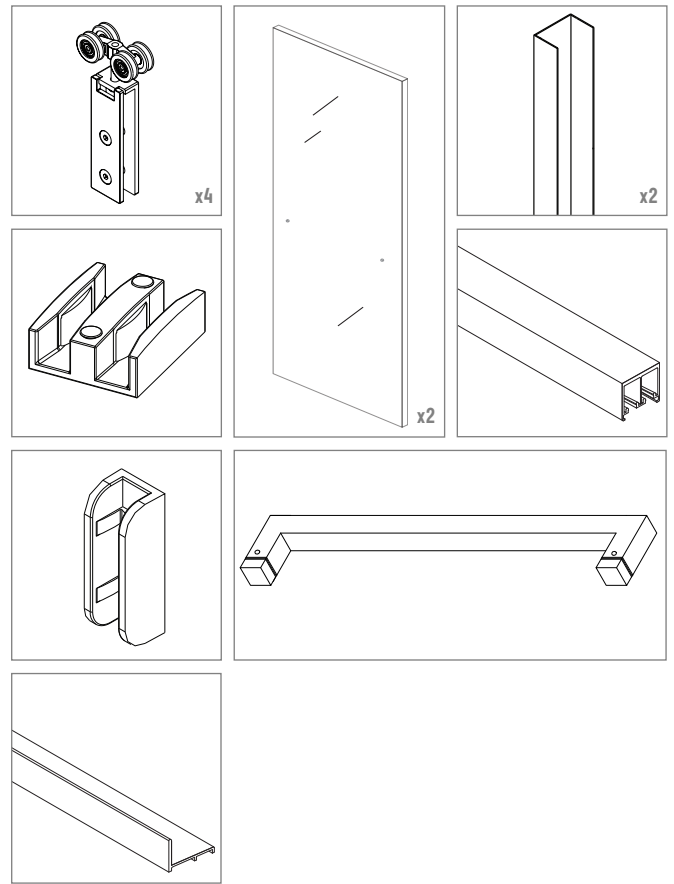

SONOMA

1/4" (6mm) BY-PASS GLASS SHOWER ENCLOSURE

ELEVATION

FITS 54" - 60" OPENING

Stocked Finishes: Matte Black ● Polished ● Brushed ●

Available Finishes: Satin Brass ●

HARDWARE

INCLUDED INSTALLATION HARDWARE

MPL Company

0 (800) 466-7465

203 N. Edgerton Street
Fairland, IN 46126

MPLCompany.net

SONOMA

1/4" (6mm) BY-PASS GLASS SHOWER ENCLOSURE

DIMENSIONS