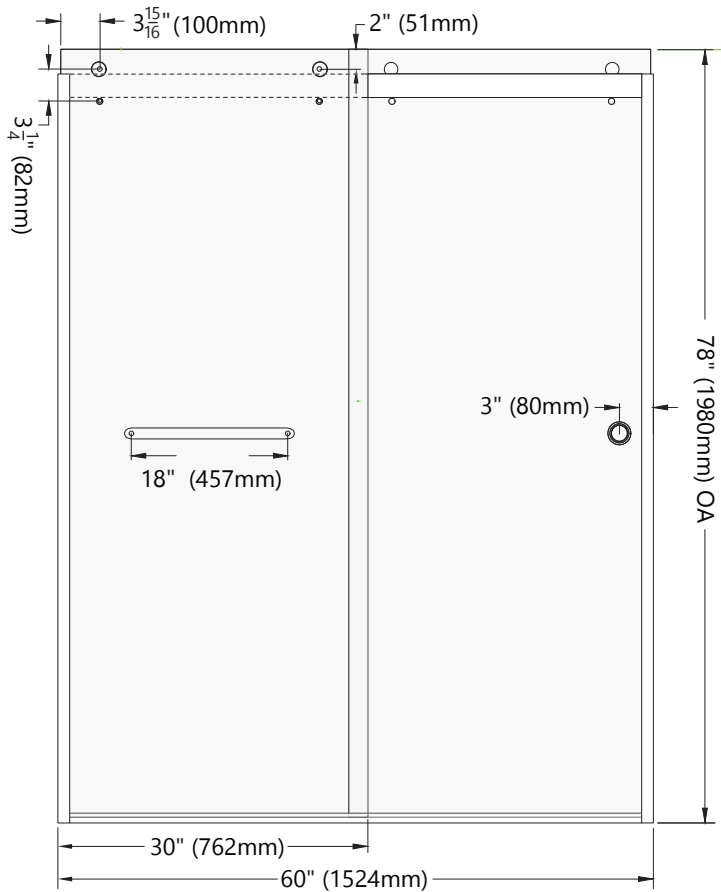

ELEVATION

Available Finishes:

Matte Black Polished Brushed