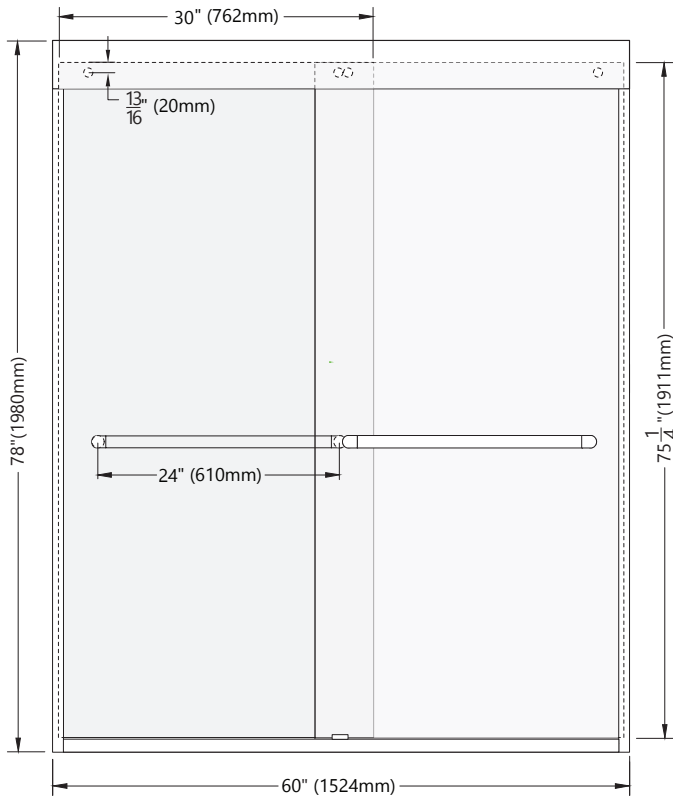

FRESNO

GLASS SHOWER ENCLOSURE BY-PASS DOOR

ELEVATION

HARDWARE

INCLUDED INSTALLATION HARDWARE

Available Finishes:

MPL Company

0 317-835-9000
E CustomerService@MPLCompany.net

203 N. Edgerton Street
Fairland, IN 46126

www.mplcompany.net