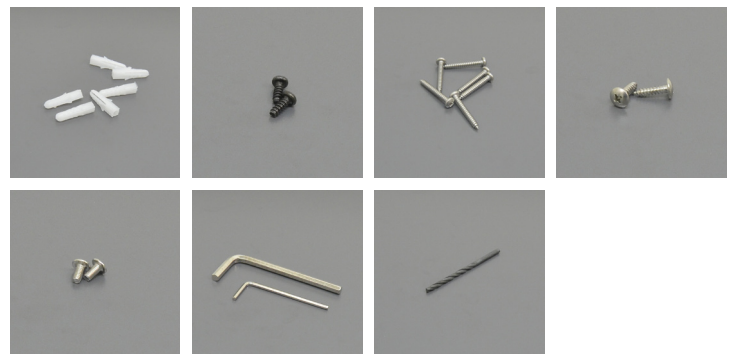

INCLUDED INSTALLATION HARDWARE

Available Finishes:

MPL Company

0 317-835-9000
E CustomerService@MPLCompany.net

203 N. Edgerton Street
Fairland, IN 46126

www.mplcompany.net