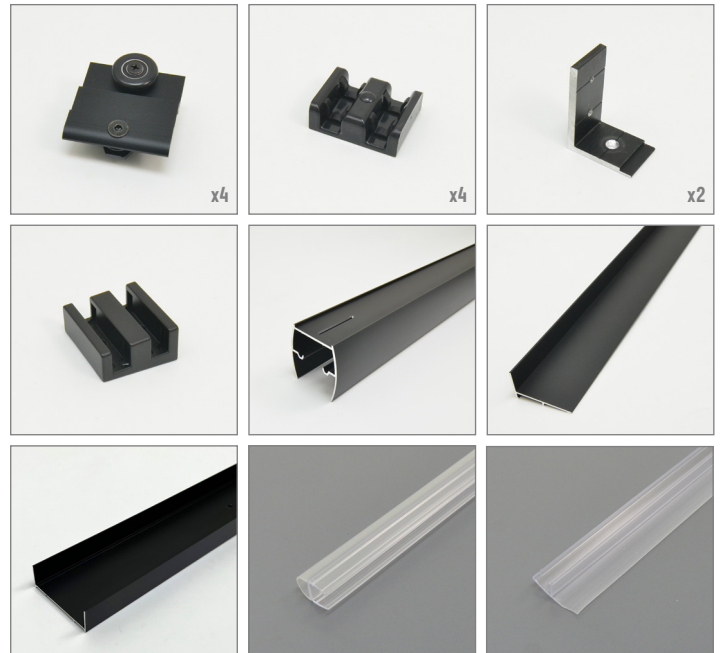

FRESNO

GLASS SHOWER ENCLOSURE BY-PASS DOOR

ELEVATION

HARDWARE

INCLUDED INSTALLATION HARDWARE

Available Finishes:

MPL Company

0 317-835-9000
E CustomerService@MPLCompany.net

203 N. Edgerton Street
Fairland, IN 46126

www.mplcompany.net