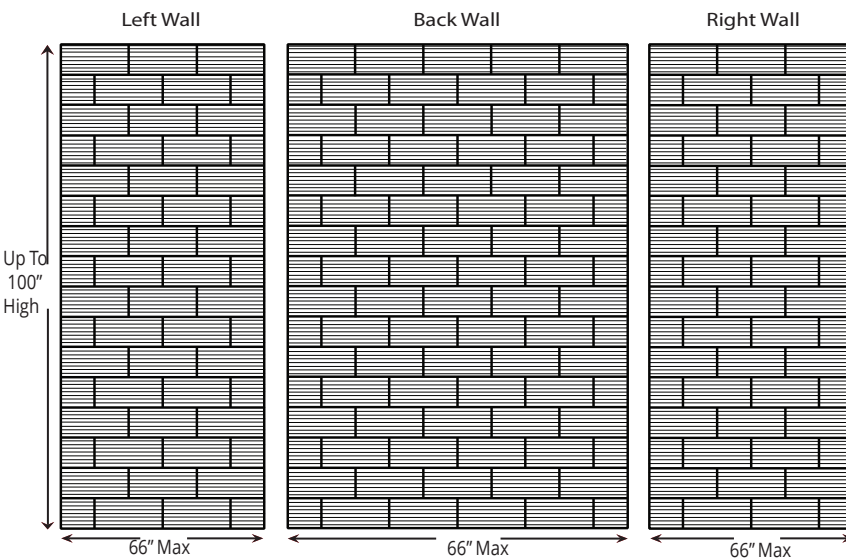

6" X 12" Textured

Specifications

- Model: 6" X 12" Textured
- Pattern: Staggered Tile
- Finish: Textured Only
- Panel Maximum Height: 100"
- Panel Widths
 - Side Panels - 66" Max Width
 - Back Panels - 66" Max Width
- Thickness: 1/4"
- Material: Cultured Marble
- Solid One Piece Panels
- Permanently Sealed Surface
- Will Not Mold or Mildew
- Oversized - Cut to Fit at Jobsite
- Easy to Install -
 - Qualified Installer Recommended
- Easy to Maintain

Additional Options Available

- Finish: Matte Only
- Material: Class A Fire Rated
- Trim Strips Available
 - 96" X 2" X 3/4"
 - 120" X 2" X 3/4"
 - 96" X 2" X 1 1/4" Renovation
 - 120" X 2" X 1 1/4" Renovation
- Soap Dishes
- Shampoo Shelves
- Footrest
- Add'l Items Available
(See Accessory Page)