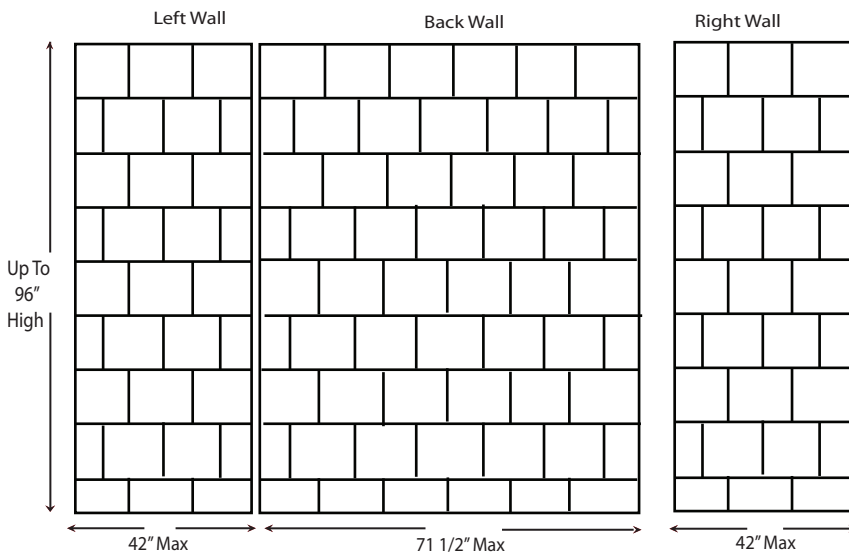

12" x 12" Tile

Specifications

- Model: 12" X 12"
- Pattern: Staggered Tile Effect / Smooth
- Finish: Glossy
- Panel Maximum Height: 96"
- Panel Widths
 - Side Panels - 42" Max Width
 - Back Panels - 71 1/2" Max Width
- Thickness: 3/8"
- Material: Cultured Marble
- Solid One Piece Panels
- Permanently Sealed Surface
- Will Not Mold or Mildew
- Oversized - Cut to Fit at Jobsite
- Easy to Install -
 - Qualified Installer Recommended
- Easy to Maintain

IMAGE
COMING
SOON

Additional Options Available

- Finish: Matte
- Material: Class A Fire Rated
- Trim Strips Available
 - 96" X 2" X 3/4"
 - 120" X 2" X 3/4"
 - 96" X 2" X 1 1/4" Renovation
 - 120" X 2" X 1 1/4" Renovation
- Soap Dishes
- Shampoo Shelves
- Footrest
- Add'l Items Available
(See Accessory Page)