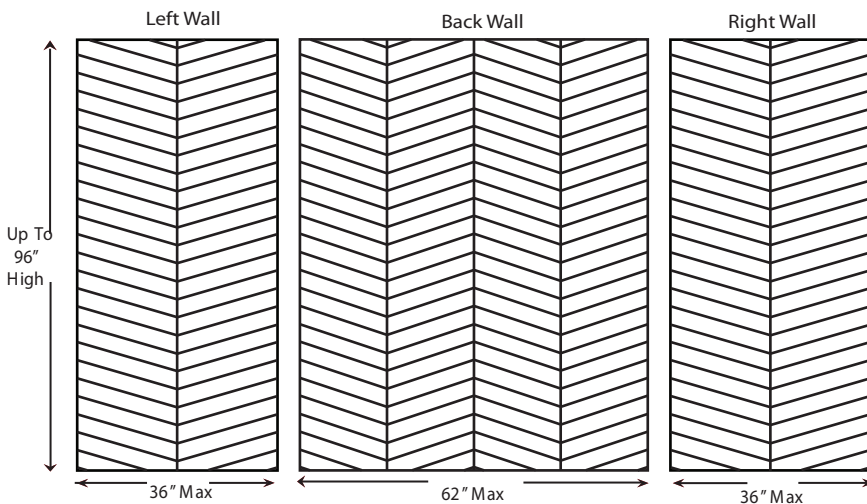

Chevron Flat

Specifications

- Model: Chevron Flat
- Pattern: Interlocking Chevron
- Finish: Matte Only
- Panel Maximum Height: 96"
- Panel Widths
 - Side Panels - 32" or 36" Max Width
 - Back Panels - 62" Max Width
- Thickness: 1/4"
- Material: Cultured Marble
- Solid One Piece Panels
- Permanently Sealed Surface
- Will Not Mold or Mildew
- Oversized - Cut to Fit at Jobsite
- Easy to Install -
 - Qualified Installer Recommended
- Easy to Maintain

Additional Options Available

- Finish: Matte Only
- Material: Class A Fire Rated
- Trim Strips Available
 - 96" X 2" X 3/4"
 - 120" X 2" X 3/4"
 - 96" X 2" X 1 1/4" Renovation
 - 120" X 2" X 1 1/4" Renovation
- Soap Dishes
- Shampoo Shelves
- Footrest
- Add'l Items Available
(See Accessory Page)