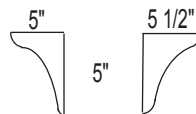

1/2" THICK SUPPORTS