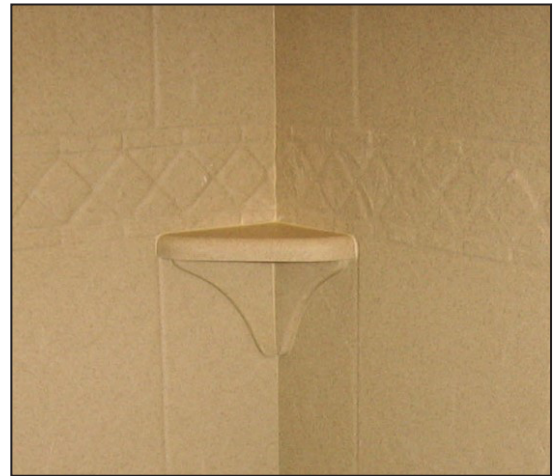

6" x 6" Shampoo Shelf

Specifications

- Model: 6 x6 Shampoo Shelf
- Size: 6" x 6"
- Height: 6"
- Support Legs Thickness: 1/2"
- Mounts to: Corner of wall
- Glossy or Matte finish
- Material: Cultured Marble
- Weight: 5 lbs.
- Made for Tubs/Showers and ADA Rooms

Standard Features

- Wall Mount
- Permanently Sealed Surface
- Extremely Sanitary
- Water Proof and Leak Proof
- Bacteria Resistant
- Easy to Install
- Maintenance Free
- Made in the USA

TOP VIEW

1/2" THICK SUPPORTS