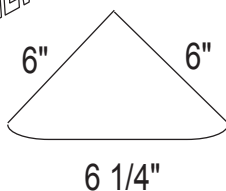

6" x 6" Shampoo Shelf

Specifications

- Model: 6 x6 Shampoo Shelf
- Size: 6" x 6"
- Height: 6"
- Support Legs Thickness: 1/2"
- Mounts to: Corner of wall
- Glossy or Matte finish
- Material: Cultured Marble
- Weight: 5 lbs.
- Made for Tubs/Showers and ADA Rooms

Standard Features

- Wall Mount
- Permanently Sealed Surface
- Extremely Sanitary
- Water Proof and Leak Proof
- Bacteria Resistant
- Easy to Install
- Maintenance Free
- Made in the USA

TOP VIEW

1/2" THICK SUPPORTS

UNDERNEATH
BRACKETS FOR EXTRA SUPPORT

FRONT VIEW

To review color options for this product
please contact your Sales Representative
or refer to our website at:

www.mplcompany.net/request-color