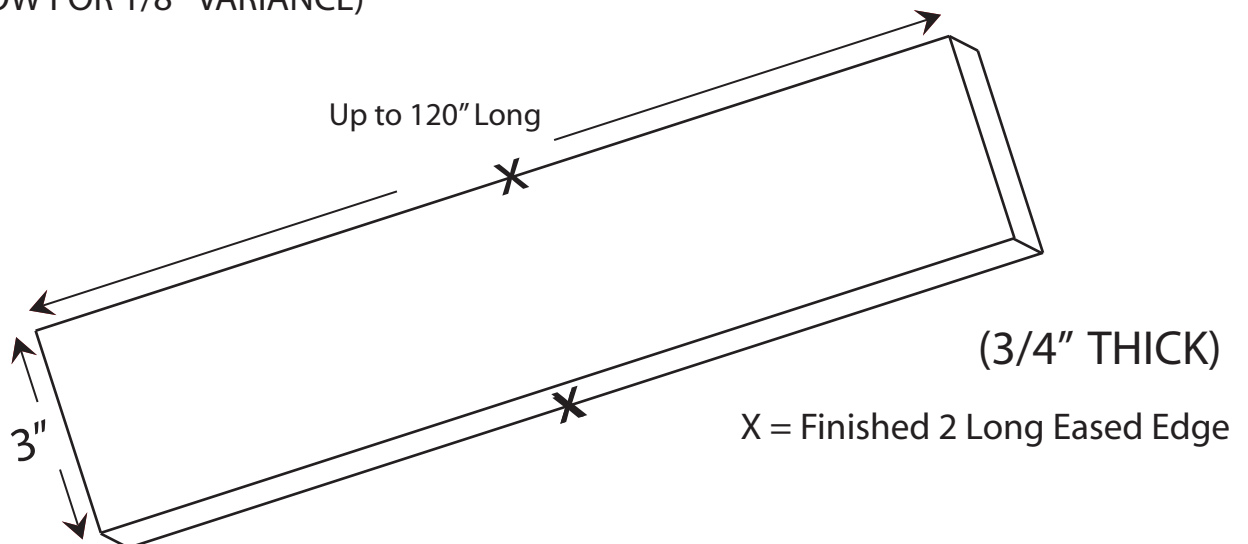

(PLEASE ALLOW FOR 1/8" VARIANCE)