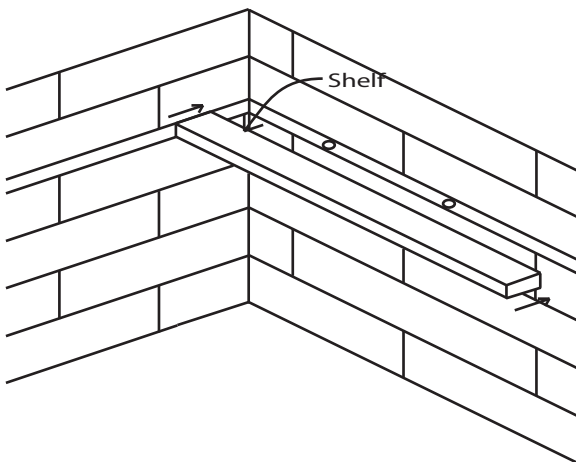

18" Accessory Shelf

Specifications

- Model: 18" Accessory Shelf
- Type: Wall Mount Shelf
- Finish: Glossy or Matte
- Length: 18"
- Thickness: 1 1/2"
- Material: Cultured Marble
- Pre-drilled Mounting Holes
  - Includes: 2 Standoff Wing its per Shelf
- Made for Tubs/Showers and ADA Rooms

Standard Features

- Permanently Sealed Surface
- Extremely Sanitary
- Water Proof and Leak Proof
- Bacteria Resistant
- Easy to Install
- Maintenance Free
- Made in the USA

Side View

Shelf includes 2 standoff WingIts

WingIt

Top View

Front View

To review color options for this product please contact your Sales Representative or refer to our website at:

www.mplcompany.net/request-color