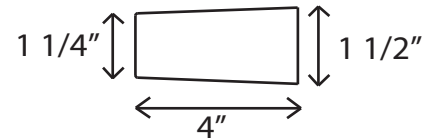

Side View

Shelf includes 2 standoff WingIts