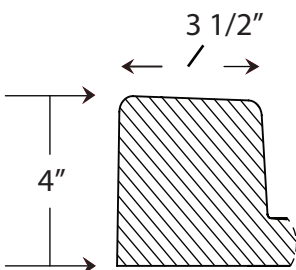

Front Treshold Detail