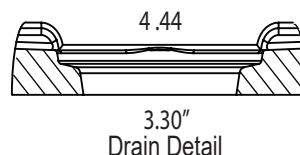

72" X 34" Center Drain Shower Pan

Specifications

- Model: Center Drain Pan
- Pan Size: 72" x 34"
- Finish: Textured - Non Slip
- Side Wall: 34"
- Back Wall: 72"
- Drain Location: Center - Drain Measures:
17" from Backwall
36" from Side Walls
- Drain Openings: 3 1/4"
- Front Curb: Integral 4" High
- Integral Flange on Sides and Back
- Weight: 225 lbs.
- Material: Cultured Marble
- Our Product Comply with one or more of the following: IAPMO, ANZI, CSA & ASTM F462-79 Coefficient of Friction Test

Top View

Front Treshold Detail

Please Note:
Drain is Not Included with Pan

Standard Features

- Solid One Piece Construction
- Abrasion Resistant Gel Coat Surface
- Seamless
- Pre-leveled - Rest on Sub Floor
- Extremely Sanitary
- Water Proof and Leak Proof
- Bacteria Resistant
- Easy to Install
- Maintenance Free
- 10 Year Limited Warranty
- Made in the USA