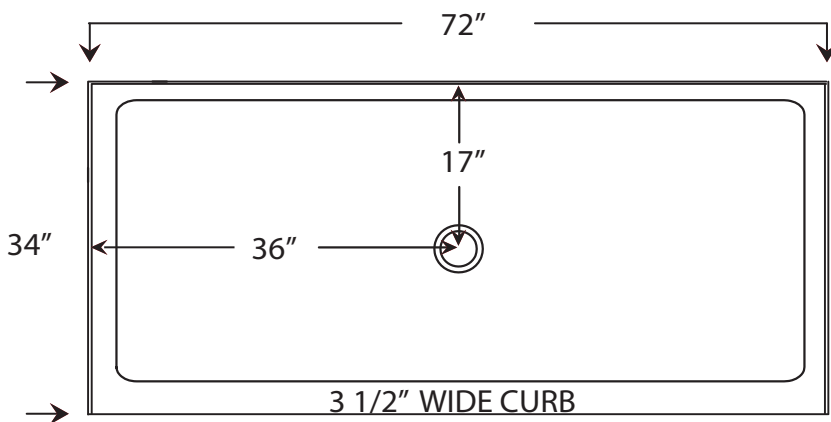

72" X 34" Center Drain Shower Pan

Specifications

- Model: Center Drain Pan
- Pan Size: 72" x 34"
- Finish: Textured - Non Slip
- Side Wall: 34"
- Back Wall: 72"
- Drain Location: Center - Drain Measures:
  17" from Backwall
  36" from Side Walls
- Drain Openings: 3 1/4"
- Front Curb: Integral 4" High
- Integral Flange on Sides and Back
- Weight: 225 lbs.
- Material: Cultured Marble
- Our Product Comply with one or more of the following: IAPMO, ANZI, CSA & ASTM F462-79 Coefficient of Friction Test

Top View

Standard Features

- Solid One Piece Construction
- Abrasion Resistant Gel Coat Surface
- Seamless
- Pre-leveled - Rest on Sub Floor
- Extremely Sanitary
- Water Proof and Leak Proof
- Bacteria Resistant
- Easy to Install
- Maintenance Free
- 10 Year Limited Warranty
- Made in the USA

Additional Accessory Options

- Shower Pan Protector

To review color options for this product please contact your Sales Representative or refer to our website at:

www.mplcompany.net/request-color