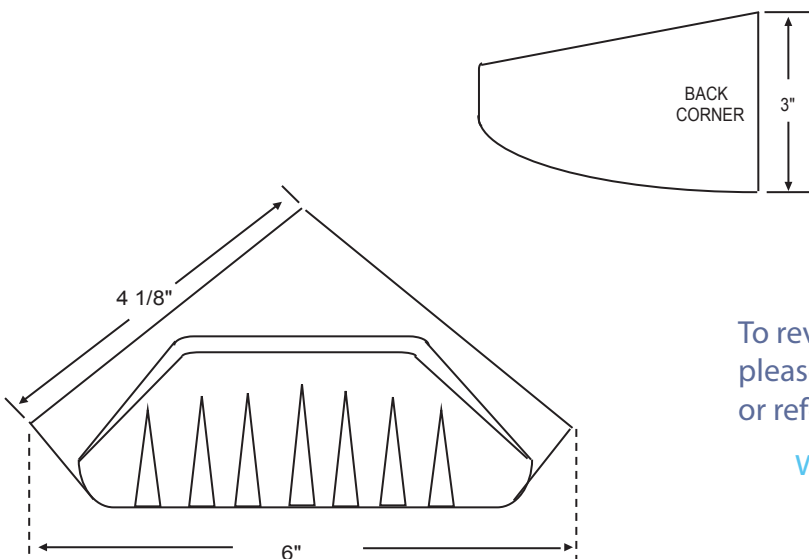

Corner Mount Soap Dish

Specifications

- Model: Corner Mount SD
- Size: 6" x 4 1/8"
- Height: 3"
- Mounts to: Corner of wall
- Glossy or Matte finish
- Material: Cultured Marble
- Weight: 5 lbs.

Standard Features

- Corner Wall Mount
- Permanently Sealed Surface
- Extremely Sanitary
- Water Proof and Leak Proof
- Bacteria Resistant
- Easy to Install
- Maintenance Free
- Made in the USA

To review color options for this product please contact your Sales Representative or refer to our website at: