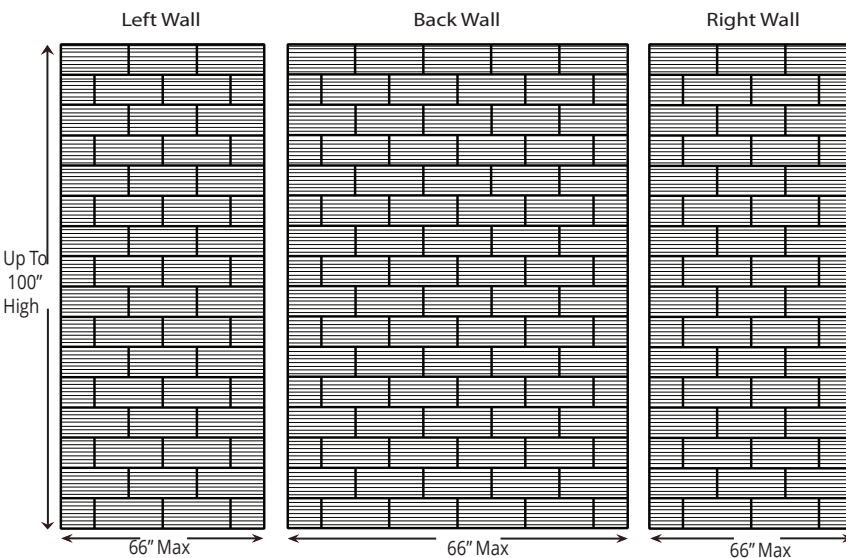

6" X 12" Textured Tile Pattern

Specifications

- Model: 6" X 12" Textured
- Pattern: Staggered Tile
- Finish: Textured Only
- Panel Maximum Height: 100"
- Panel Widths
 - Side Panels - 66" Max Width
 - Back Panels - 66" Max Width
- Thickness: 1/4"
- Material: Cultured Marble
- Solid One Piece Panels
- Permanently Sealed Surface
- Will Not Mold or Mildew
- Oversized - Cut to Fit at Jobsite
- Easy to Install -
 - Qualified Installer Recommended
- Easy to Maintain

Additional Options Available

- Finish: Matte Only
- Material: Class A Fire Rated
- Trim Strips Available
 - 96" X 2" X 3/4"
 - 120" X 2" X 3/4"
 - 96" X 2" X 1 1/4" Renovation
 - 120" X 2" X 1 1/4" Renovation
- Soap Dishes
- Shampoo Shelves
- Footrest
- Add'l Items Available
 - (See Accessory Page)