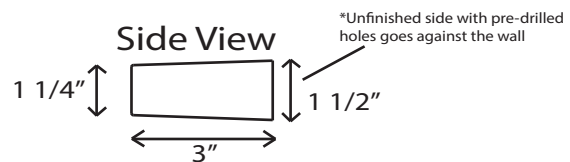

Standard Features

- Permanently Sealed Surface
- Extremely Sanitary
- Water Proof and Leak Proof
- Bacteria Resistant
- Easy to Install
- Maintenance Free
- Made in the USA