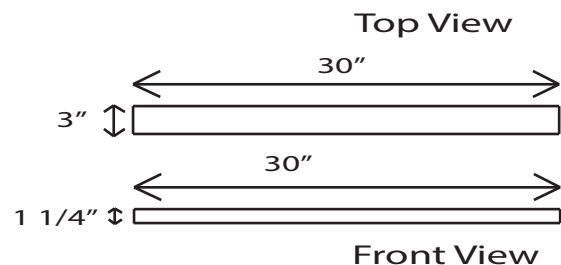

Includes: **1 PACK OF WINGITS MODEL MMSOSS-SD**
which contains:

- 2 Standoffs
- 2 3" Truss Head Screws
- 2 Wingits

Blocking Required - WingIts are for use when blocking is unavailable or Renovations

To review color options for this product please contact your Sales Representative or refer to our website at:

www.mplcompany.net/request-color