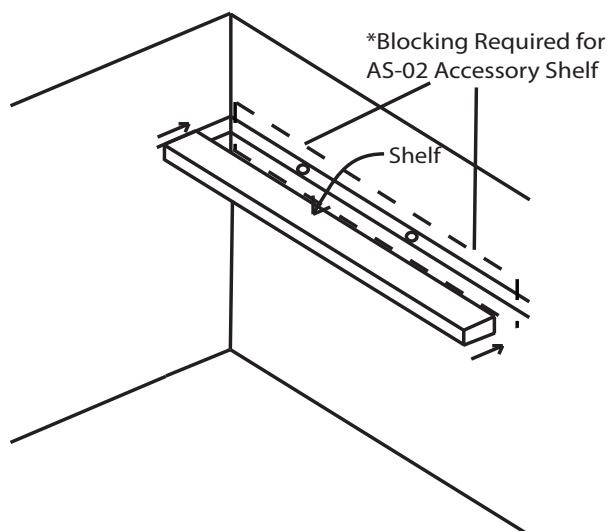

30" Accessory Shelf

Specifications

- Model: AS-02 - 30" Accessory Shelf
- Type: Wall Mount Shelf
- Finish: Glossy or Matte
- Length: 30"
- Thickness: 1 1/2"
- Material: Cultured Marble
- Pre-drilled Mounting Holes
- Includes: 2 Standoff Wing its per Shelf
- Made for Tubs/Showers and ADA Rooms

Standard Features

- Permanently Sealed Surface
- Extremely Sanitary
- Water Proof and Leak Proof
- Bacteria Resistant
- Easy to Install
- Maintenance Free
- Made in the USA

WingIt

Accessory Shelf with WingIts

Option when blocking is available

Includes: **1 PACK OF WINGITS MODEL MMSOSS-SD**
which contains:

- 2 Standoffs
- 2 3" Truss Head Screws
- 2 Wingits

Blocking Required - WingIts are for use when blocking is unavailable or Renovations