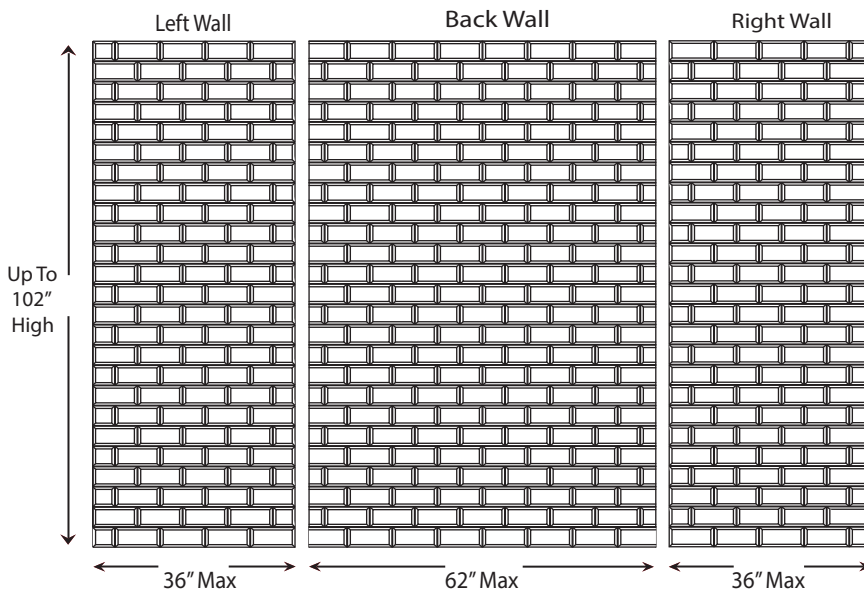

4" X 8" Simulated Tile Pattern

Specifications

- Model: 4" X 8" Tile Pattern
- Pattern: Staggered Beveled Tile / Smooth
- Finish: Glossy
- Panel Maximum Height: 102"
- Panel Widths
 - Side Panels - 36" Max Width
 - Back Panels - 62" Max Width
- Thickness: 3/8"
- Material: Cultured Marble
- Solid One Piece Panels
- Permanently Sealed Surface
- Will Not Mold or Mildew
- Oversized - Cut to Fit at Jobsite
- Easy to Install -
 - Qualified Installer Recommended
- Easy to Maintain

To review color options for this product please contact your Sales Representative or refer to our website at:

www.mplcompany.net/request-color

Additional Options Available

- Finish: Matte
- Material: Class A Fire Rated
- Trim Strips Available
 - 96" X 2" X 3/4"
 - 120" X 2" X 3/4"
 - 96" X 2" X 1 1/4" Renovation
 - 120" X 2" X 1 1/4" Renovation
- Soap Dishes
- Shampoo Shelves
- Footrest
- Add'l Items Available
(See Accessory Page)