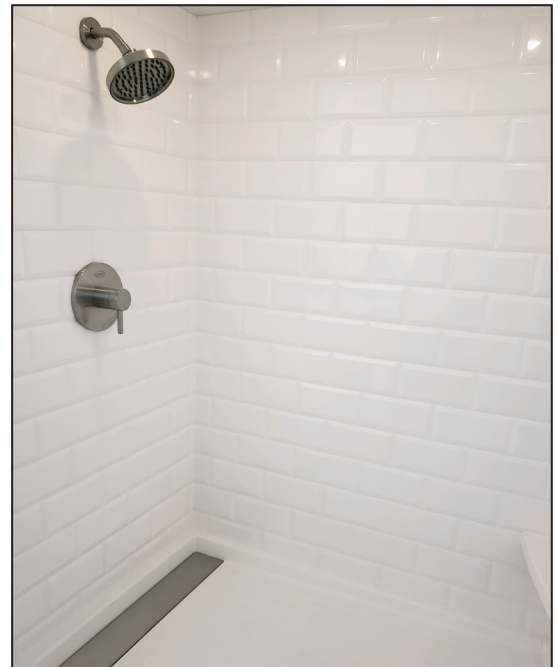

4" X 8" Simulated Tile Pattern

Specifications

- Model: 4" X 8" Tile Pattern
- Pattern: Staggered Beveled Tile / Smooth
- Finish: Glossy
- Panel Maximum Height: 102"
- Panel Widths
 - Side Panels - 36" Max Width
 - Back Panels - 62" Max Width
- Thickness: 3/8"
- Material: Cultured Marble
- Solid One Piece Panels
- Permanently Sealed Surface
- Will Not Mold or Mildew
- Oversized - Cut to Fit at Jobsite
- Easy to Install -
 - Qualified Installer Recommended
- Easy to Maintain

To review color options for this product please contact your Sales Representative or refer to our website at:

www.mplcompany.net/request-color

Additional Options Available

- Finish: Matte
- Material: Class A Fire Rated
- Trim Strips Available
 - 96" X 2" X 3/4"
 - 120" X 2" X 3/4"
 - 96" X 2" X 1 1/4" Renovation
 - 120" X 2" X 1 1/4" Renovation
- Soap Dishes
- Shampoo Shelves
- Footrest
- Add'l Items Available
(See Accessory Page)