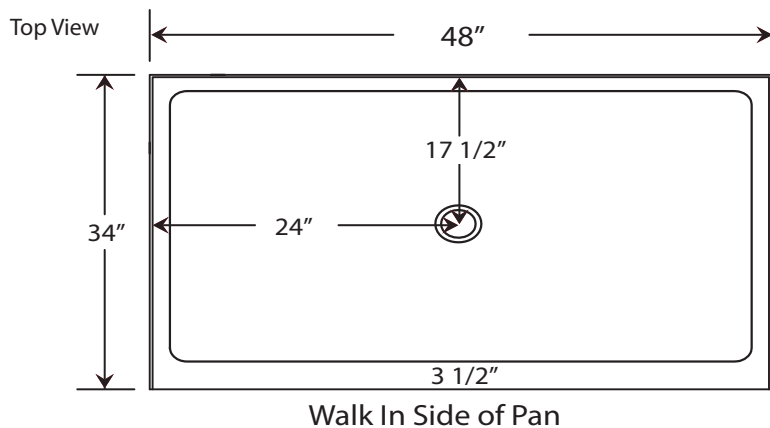

48" X 34" Center Drain Shower Pan

Specifications

- Model: Center Drain Pan
- Pan Size: 48" x 34"
- Finish: Textured - Non Slip
- Side Wall: 34" • Back Wall: 48"
- Drain Location: Center - Drain Measures:
17 1/2" from Backwall
24" from Side Walls
- Drain Openings: 3 1/4"
- Solid Front Curb: Integral 4" High
- Integral Flange on Sides and Back
- Weight: 140 lbs. • Material: Cultured Marble
- Our Product Comply with one or more of the following: IAPMO, ANZI, CSA & ASTM F462-79 Coefficient of Friction Test