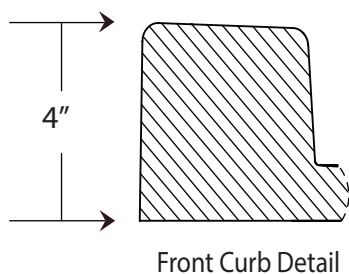

48" X 34" Center Drain Shower Pan

Specifications

- Model: Center Drain Pan
- Pan Size: 48" x 34"
- Finish: Textured - Non Slip
- Side Wall: 34" • Back Wall: 48"
- Drain Location: Center - Drain Measures:
17 1/2" from Backwall
24" from Side Walls
- Drain Openings: 3 1/4"
- Solid Front Curb: Integral 4" High
- Integral Flange on Sides and Back
- Weight: 140 lbs. • Material: Cultured Marble
- Our Product Comply with one or more of the following: IAPMO, ANZI, CSA & ASTM F462-79 Coefficient of Friction Test