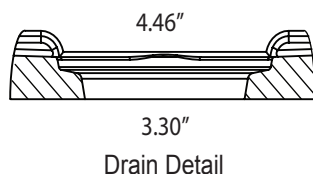

48" X 34" Center Drain Shower Pan

Specifications

- Model: Center Drain Pan
- Pan Size: 48" x 34"
- Finish: Textured - Non Slip
- Side Wall: 34" • Back Wall: 48"
- Drain Location: Center - Drain Measures:
17 1/2" from Backwall
24" from Side Walls
- Drain Openings: 3 1/4"
- Solid Front Curb: Integral 4" High
- Integral Flange on Sides and Back
- Weight: 140 lbs. • Material: Cultured Marble
- Our Product Comply with one or more of the following: IAPMO, ANZI, CSA & ASTM F462-79 Coefficient of Friction Test